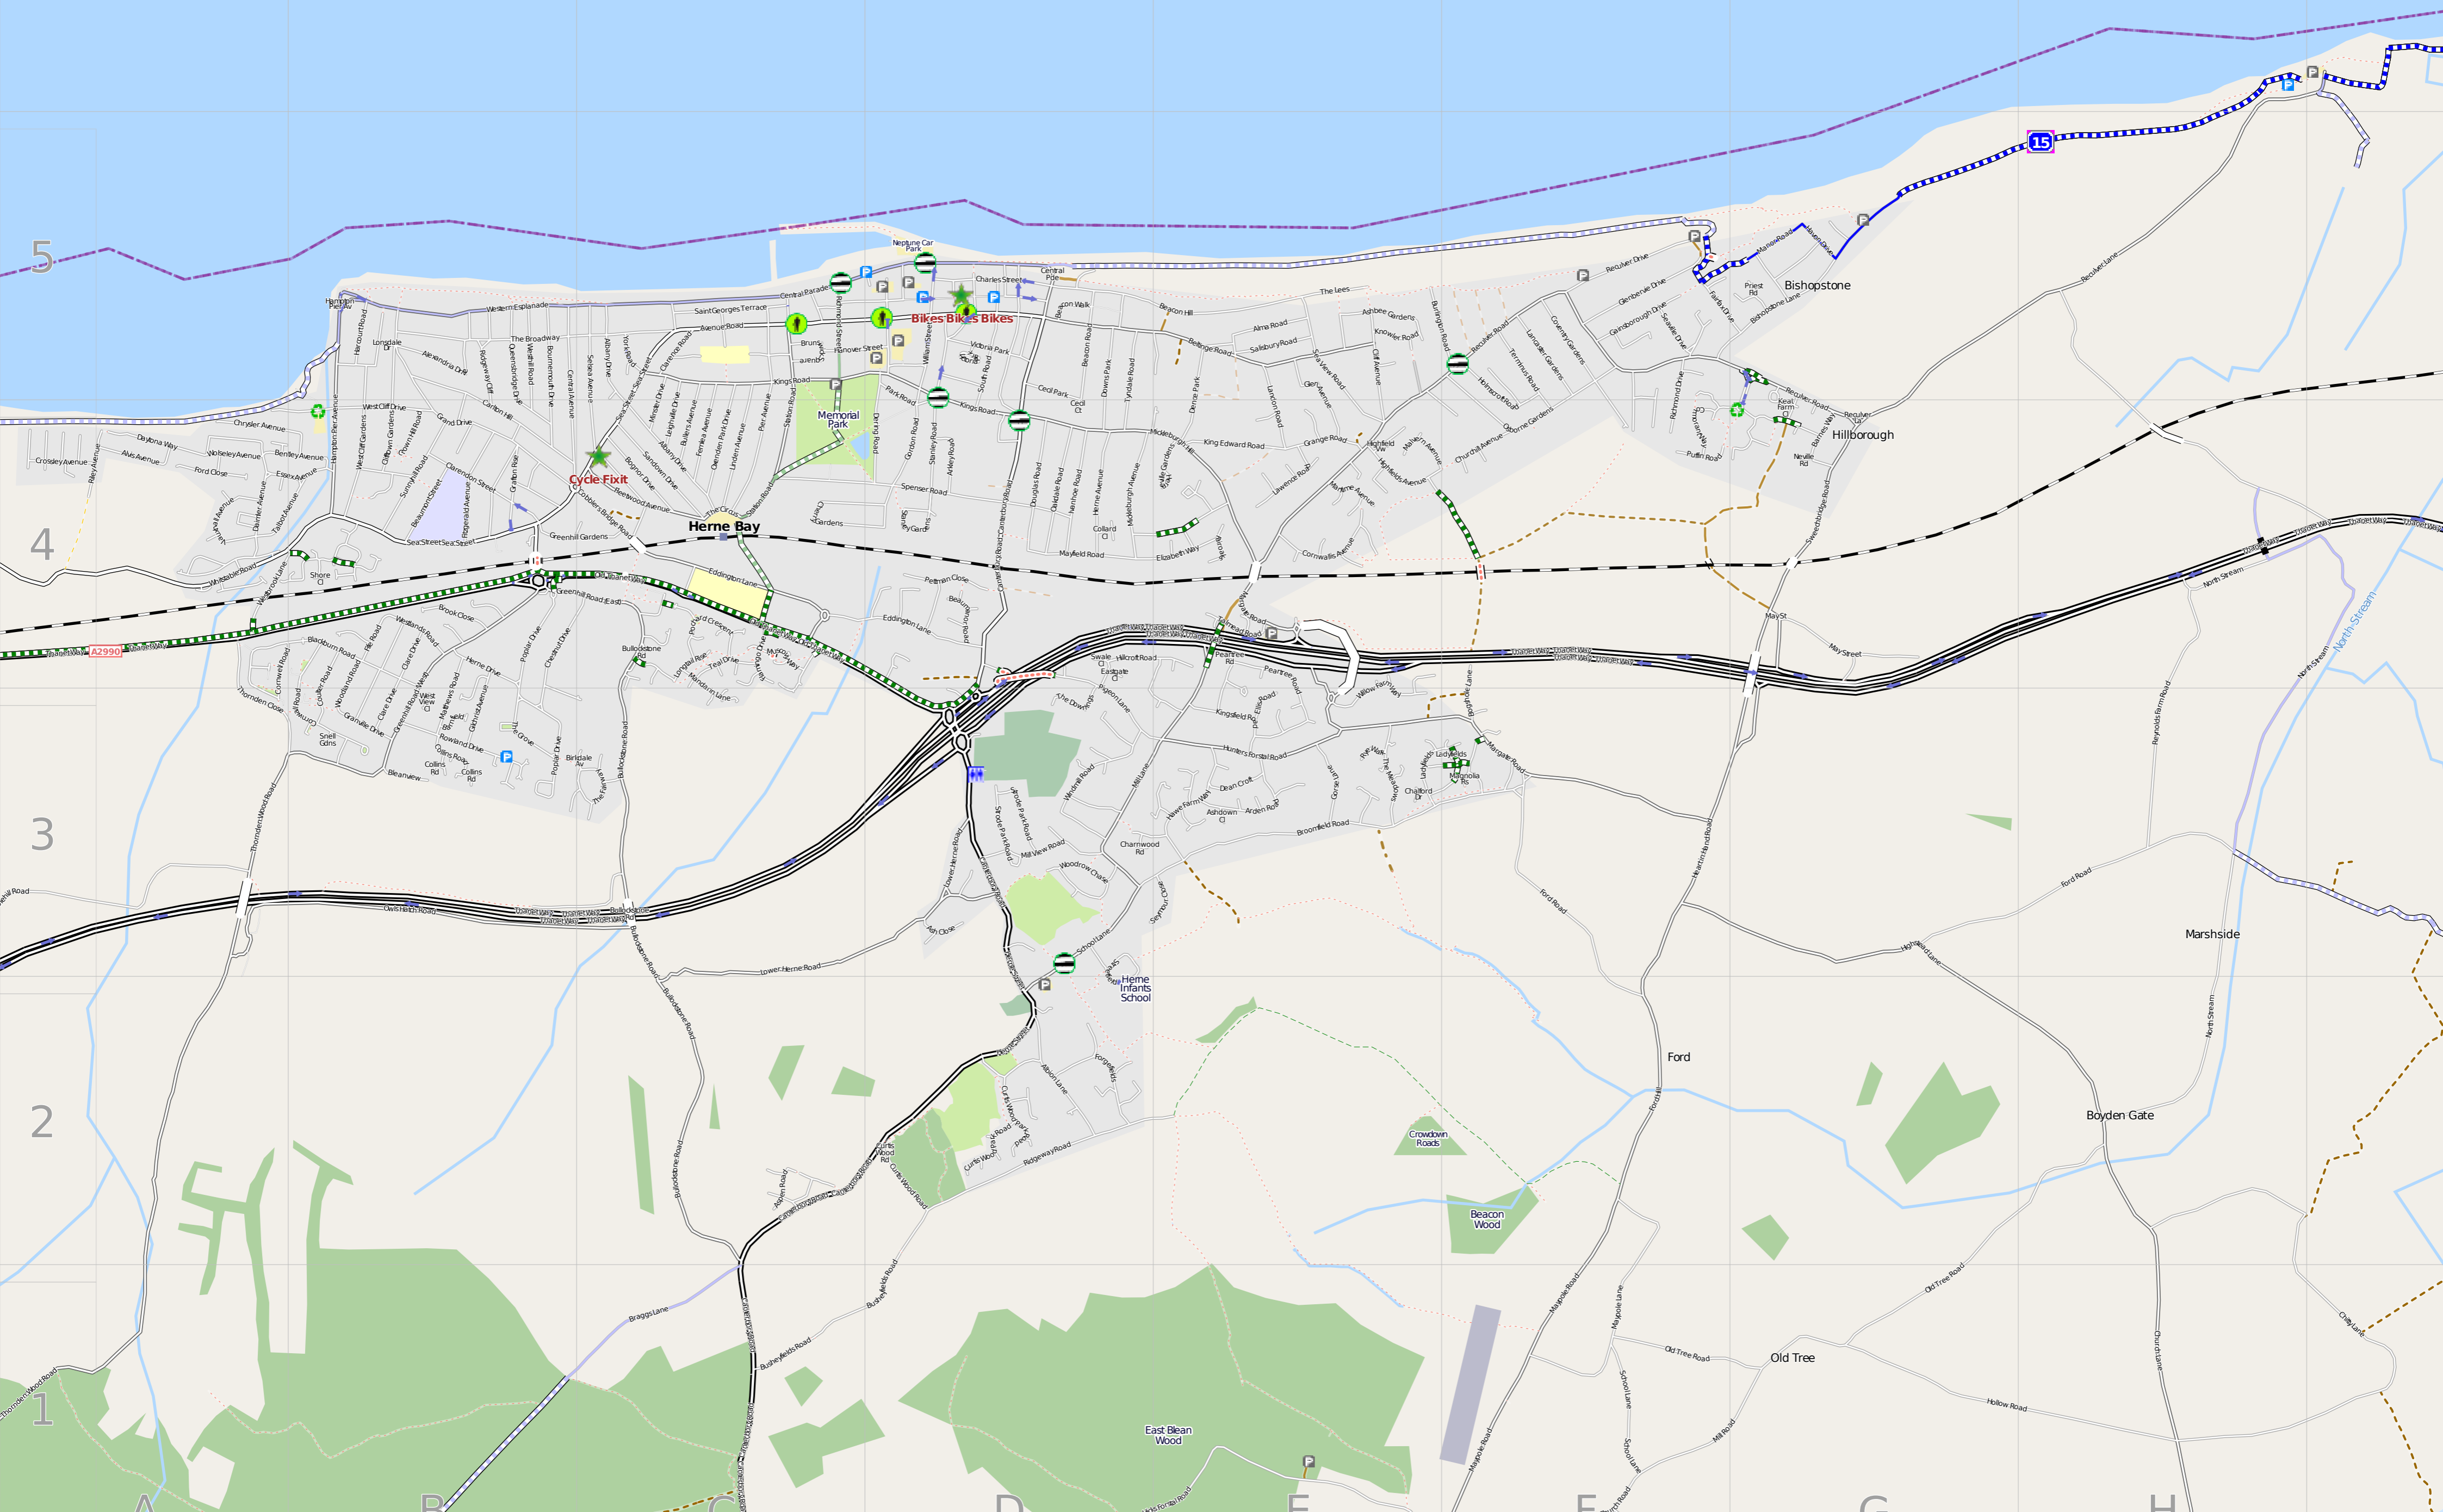

Map data CC by SA
OpenStreetMap and contributors

6

Cycle network level			
None	Local	Regional	National
On road			
Cycle path (May be shared with pedestrians)			
Proposed cycle route (in conjunction with above)			
Toucan crossing	Pelican crossing	Zebra crossing	Bicycle shop
Bicycle parking			
0m 250m 500m 750m 1km			
Full key on reverse of map			

5

4

3

2

1

A B C D E F G H